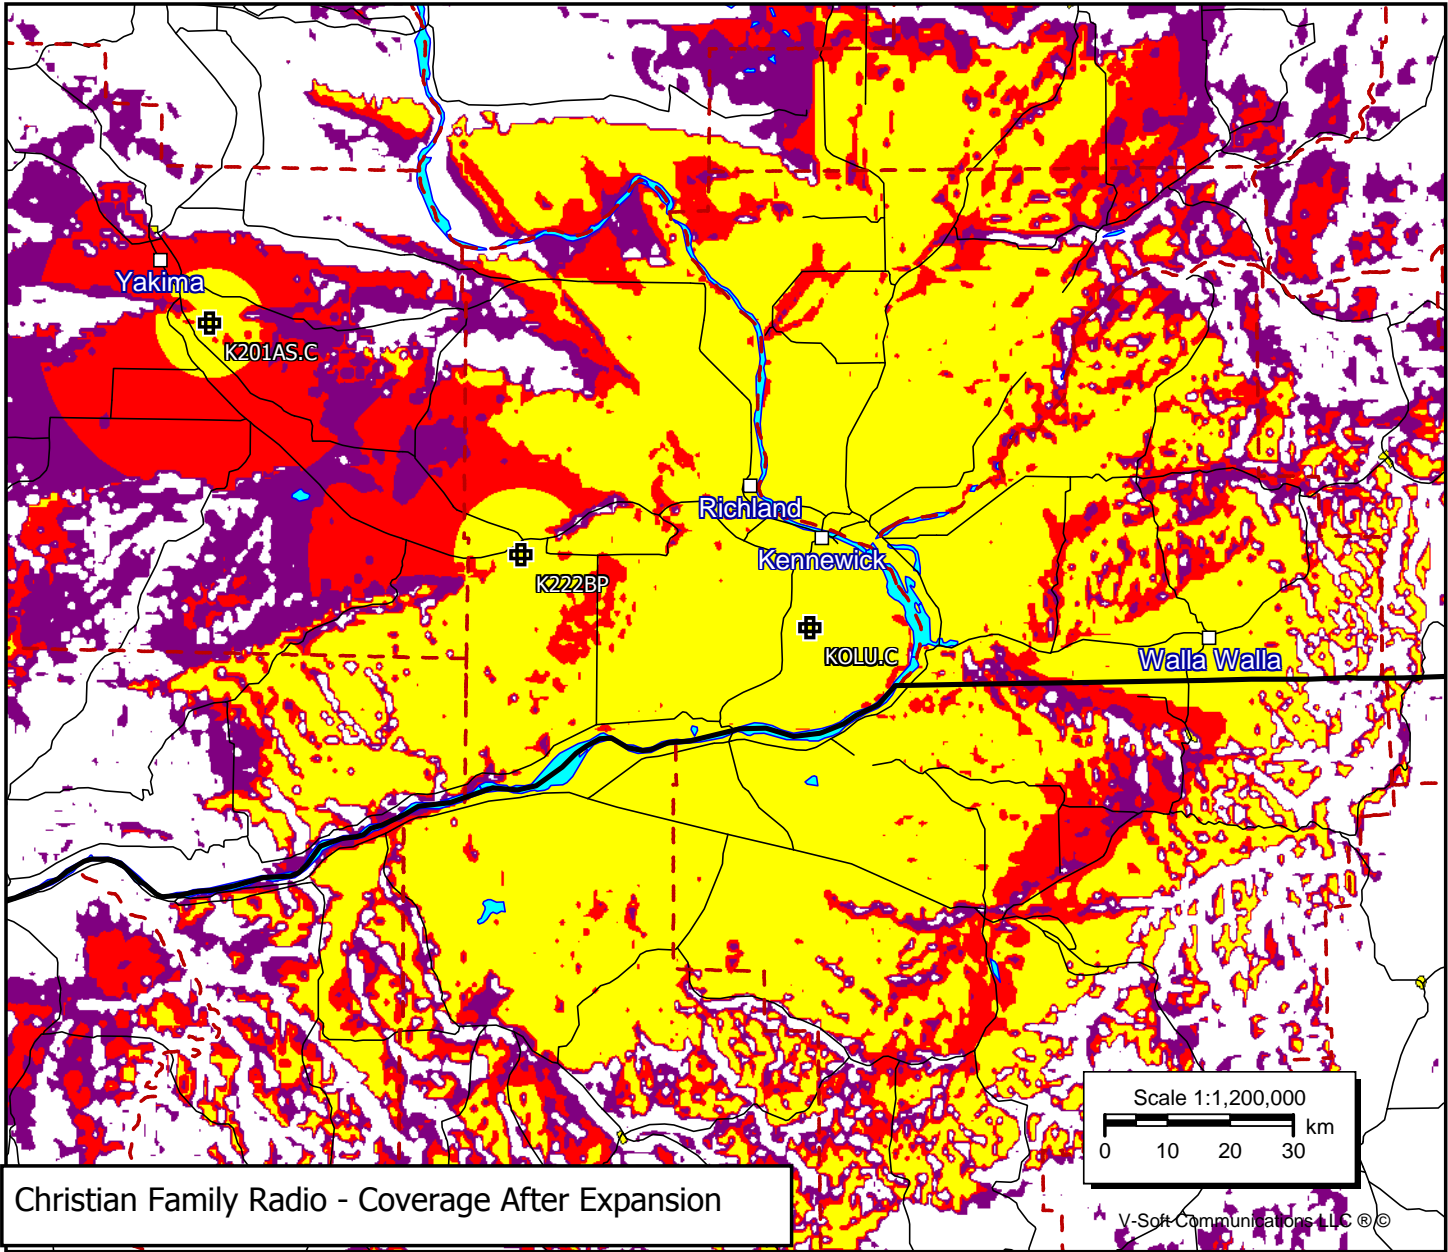

- Strong Signal
- In-Home Listening
- In-Car Listening

Christian Family Radio - Coverage After Expansion

Scale 1:1,200,000  
0 10 20 30 km

V-Soft Communications LLC ©